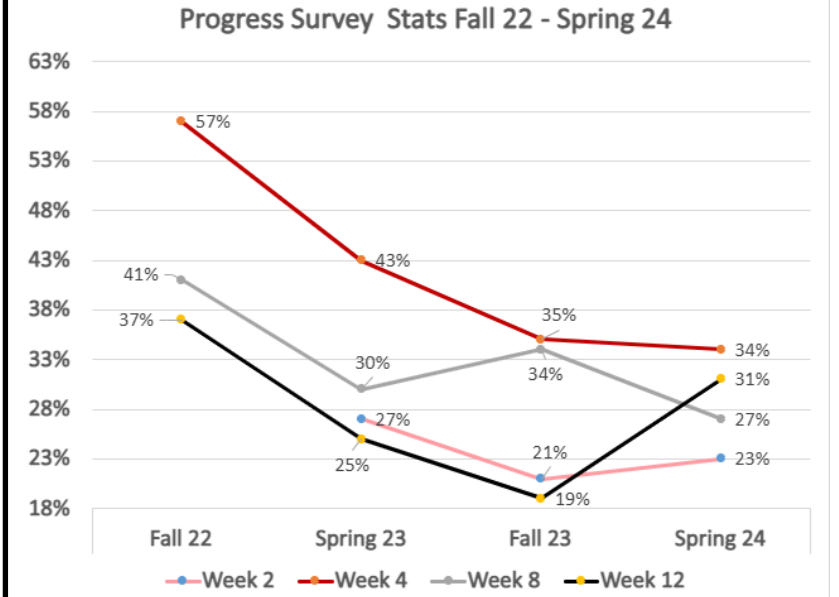

STEM Pathway

	Fall 22	Spring 23	Fall 23	Spring 24
Week 2		27%	21%	23%
Week 4	57%	43%	35%	34%
Week 8	41%	30%	34%	27%
Week 12	37%	25%	19%	31%