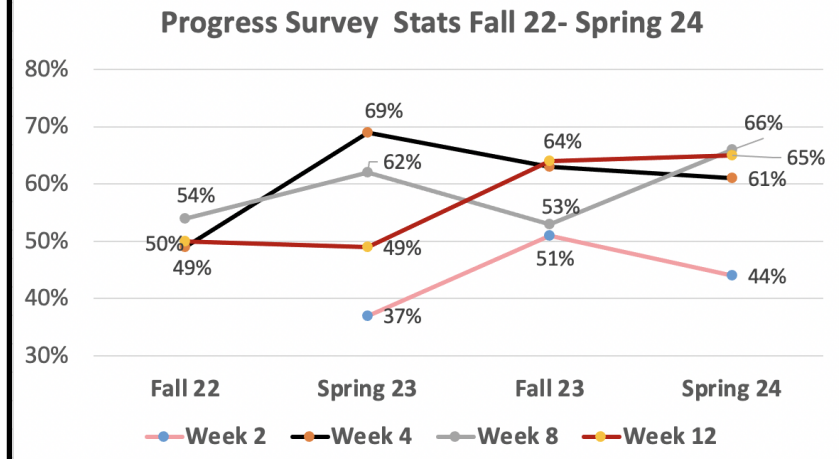

The Progress Survey process began as 3 Progress Survey process that took place each term. It was deployed on week 4, 8, and 12. After faculty deliberation, which took place in the GPS meetings, it was decided to add a 4th progress survey. A "week 2" survey was added. After completing 4 terms of doing this process, and collecting 15 progress survey's worth of data across the 4 terms; we can see the trends that emerged.

Completion Rates by Pathway From Fall 22 to Spring 24

Below you will see pathway completion rates for each of the week Progress surveys across each term. A common theme you will note across all pathways is that each week progress survey, 2, 4, 8, and 12, experience a decline in participation as the terms go on. Some pathways showed increases in their completion rates as each term passed.

● Week 2 ● Week 4 ● Week 8 ● Week 12

Public Safety Training Pathway

	Fall 22	Spring 23	Fall 23	Spring 24
Week 2		59%	40%	56%
Week 4	41%	73%	75%	67%
Week 8	88%	78%	91%	60%
Week 12	58%	71%	86%	80%

Business Pathway

	Fall 22	Spring 23	Fall 23	Spring 24
Week 2		37%	51%	44%
Week 4	49%	69%	63%	61%
Week 8	54%	62%	53%	66%
Week 12	50%	49%	64%	65%

Social & Behavioral Training Pwy

	Fall 22	Spring 23	Fall 23	Spring 24
Week 2		28%	26%	19%
Week 4	49%	28%	30%	26%
Week 8	38%	40%	26%	27%
Week 12	37%	33%	26%	26%