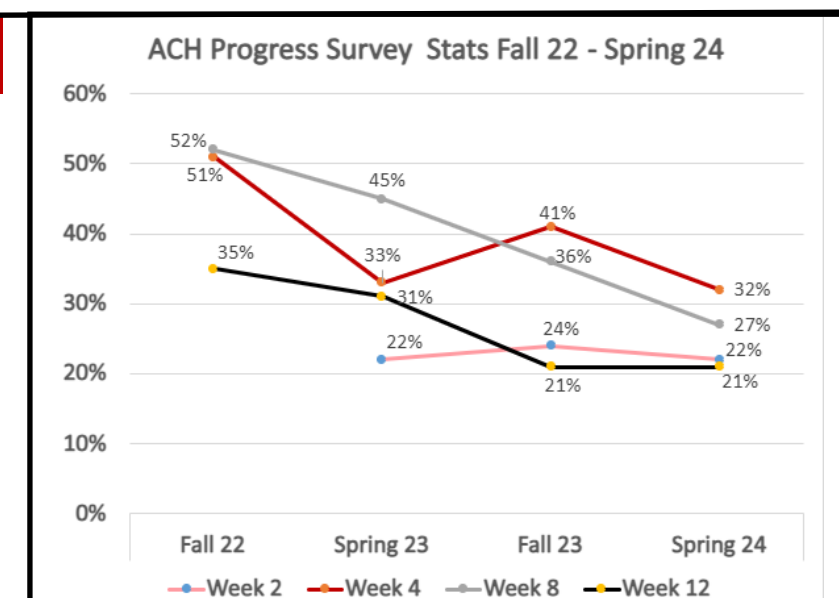

Arts, Communication, & Humanities

ACH Progress Survey Stats Fall 22- Spring 24				
	Fall 22	Spring 23	Fall 23	Spring 24
Week 2		22%	24%	22%
Week 4	51%	33%	41%	32%
Week 8	52%	45%	36%	27%
Week 12	35%	31%	21%	21%