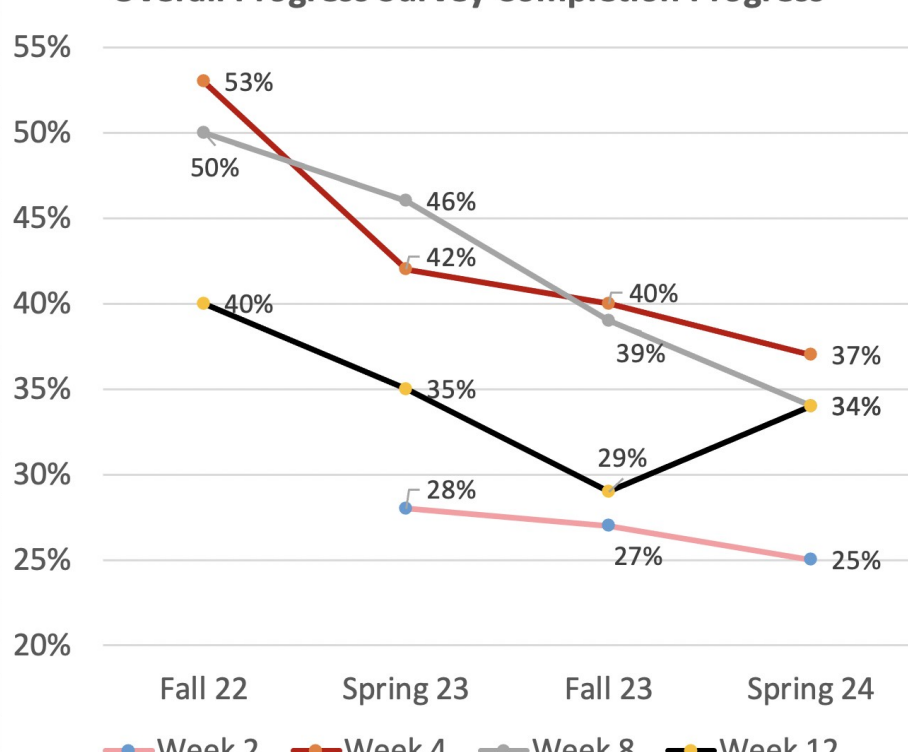

Overall Weekly Completion Rates Decline Across All Terms

Trends

Fall 22 showed the highest percentage of faculty participation with progress surveys across all surveys for the term with a 53% response for week 4, 50% for week 8, and 40% for week 12.

Spring 2024's completion rates were significantly lower, at 25% for week 2, 37% for week 4, 34% for week 8, and 34% for week 12's survey.

Progress Survey Completion rates declined throughout the semesters.

Spring 24' Week 12 progress survey showed an increase in completion from 29% to 34% from week 8 to week 12

Overall Progress Survey Completion Progress

Overall Progress Survey Completion Progress

	Fall 22	Spring 23	Fall 23	Spring 24
Week 2		28%	27%	25%
Week 4	53%	42%	40%	37%
Week 8	50%	46%	39%	34%
Week 12	40%	35%	29%	34%

The Progress Survey process began as 3 Progress Survey process that took place each term. It was deployed on week 4, 8, and 12. After faculty deliberation, which took place in the GPS meetings, it was decided to add a 4th progress survey. A "week 2" survey was added. After completing 4 terms of doing this process, and collecting 15 progress survey's worth of data across the 4 terms; we can see the trends that emerged.