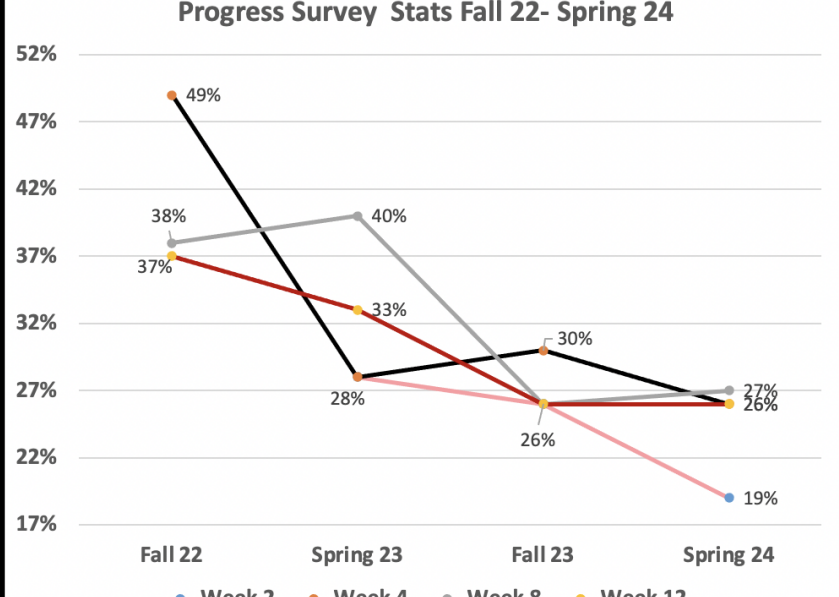

Social & Behavioral Training Pwy

	Fall 22	Spring 23	Fall 23	Spring 24
Week 2		28%	26%	19%
Week 4	49%	28%	30%	26%
Week 8	38%	40%	26%	27%
Week 12	37%	33%	26%	26%