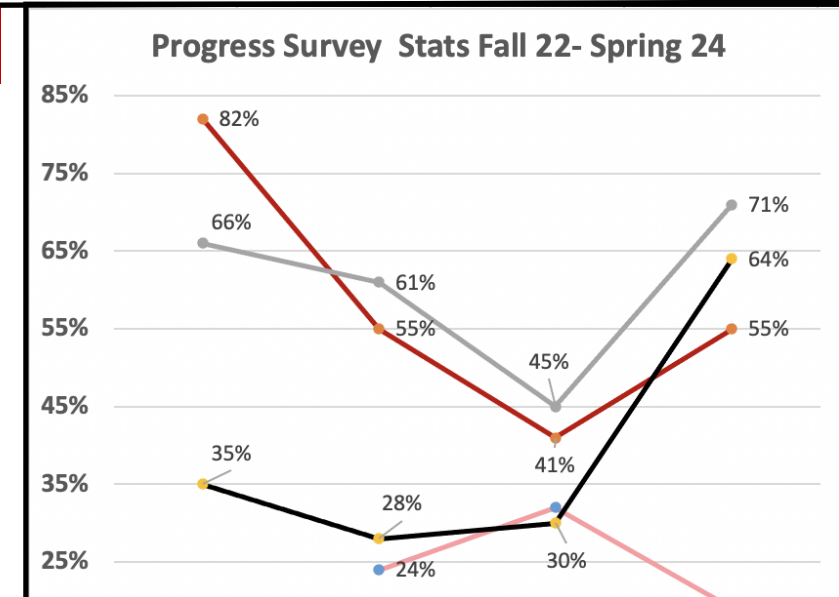

Education Pathway

	Fall 22	Spring 23	Fall 23	Spring 24
Week 2		24%	32%	19%
Week 4	82%	55%	41%	55%
Week 8	66%	61%	45%	71%
Week 12	35%	28%	30%	64%