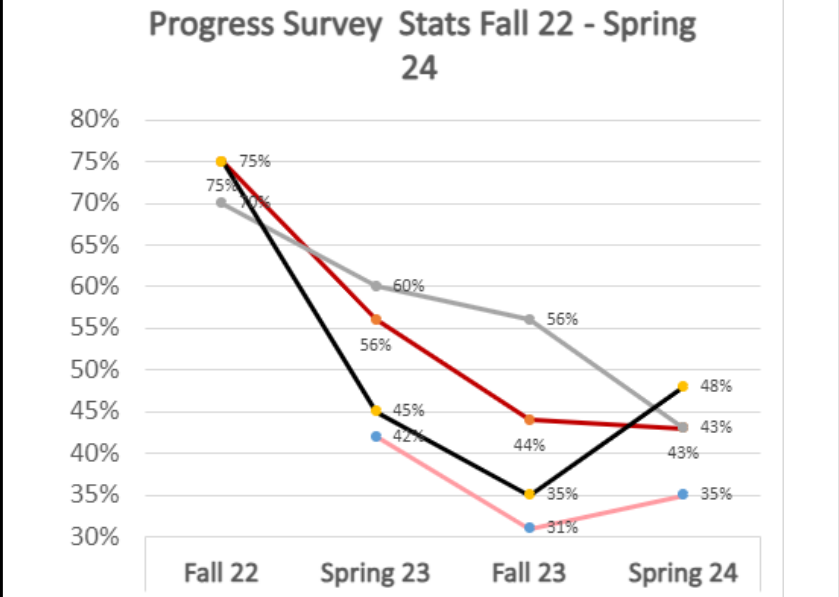

Ag, Nutrition, & Culinary Arts Pwy

Progress Survey Stats Fall 22- Spring 24				
	Fall 22	Spring 23	Fall 23	Spring 24
Week 2		42%	31%	35%
Week 4	75%	56%	44%	43%
Week 8	70%	60%	56%	43%
Week 12	75%	45%	35%	48%