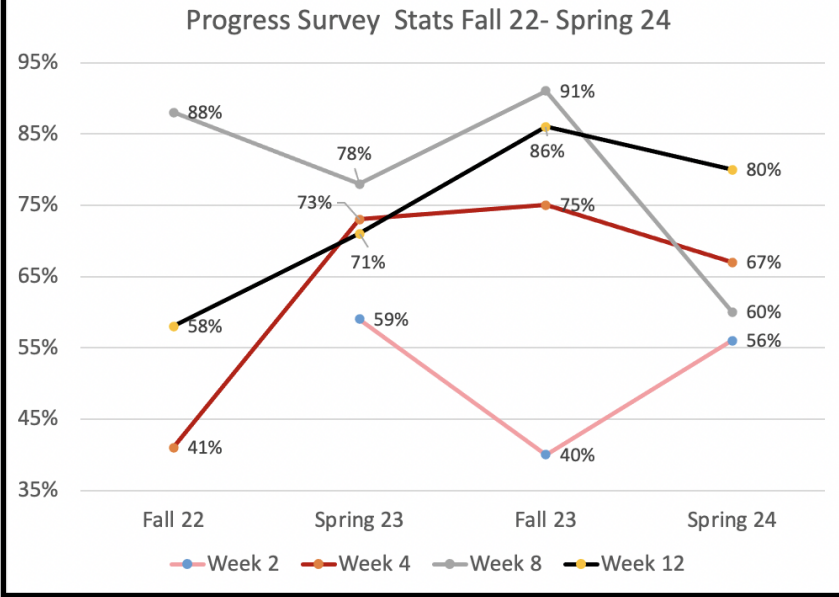

Public Safety Training Pathway

	Fall 22	Spring 23	Fall 23	Spring 24
Week 2		59%	40%	56%
Week 4	41%	73%	75%	67%
Week 8	88%	78%	91%	60%
Week 12	58%	71%	86%	80%