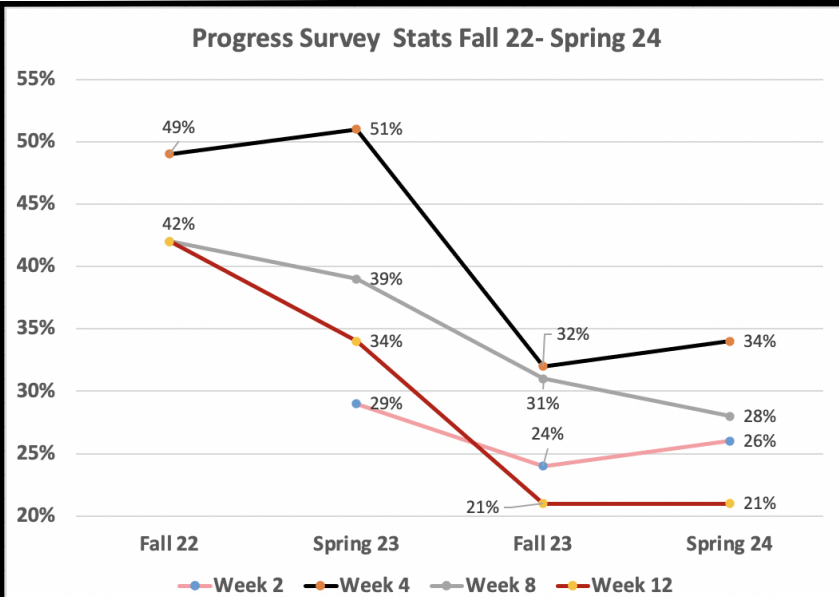

Health Sciences Pathway

	Fall 22	Spring 23	Fall 23	Spring 24
Week 2		29%	24%	26%
Week 4	49%	51%	32%	34%
Week 8	42%	39%	31%	28%
Week 12	42%	34%	21%	21%