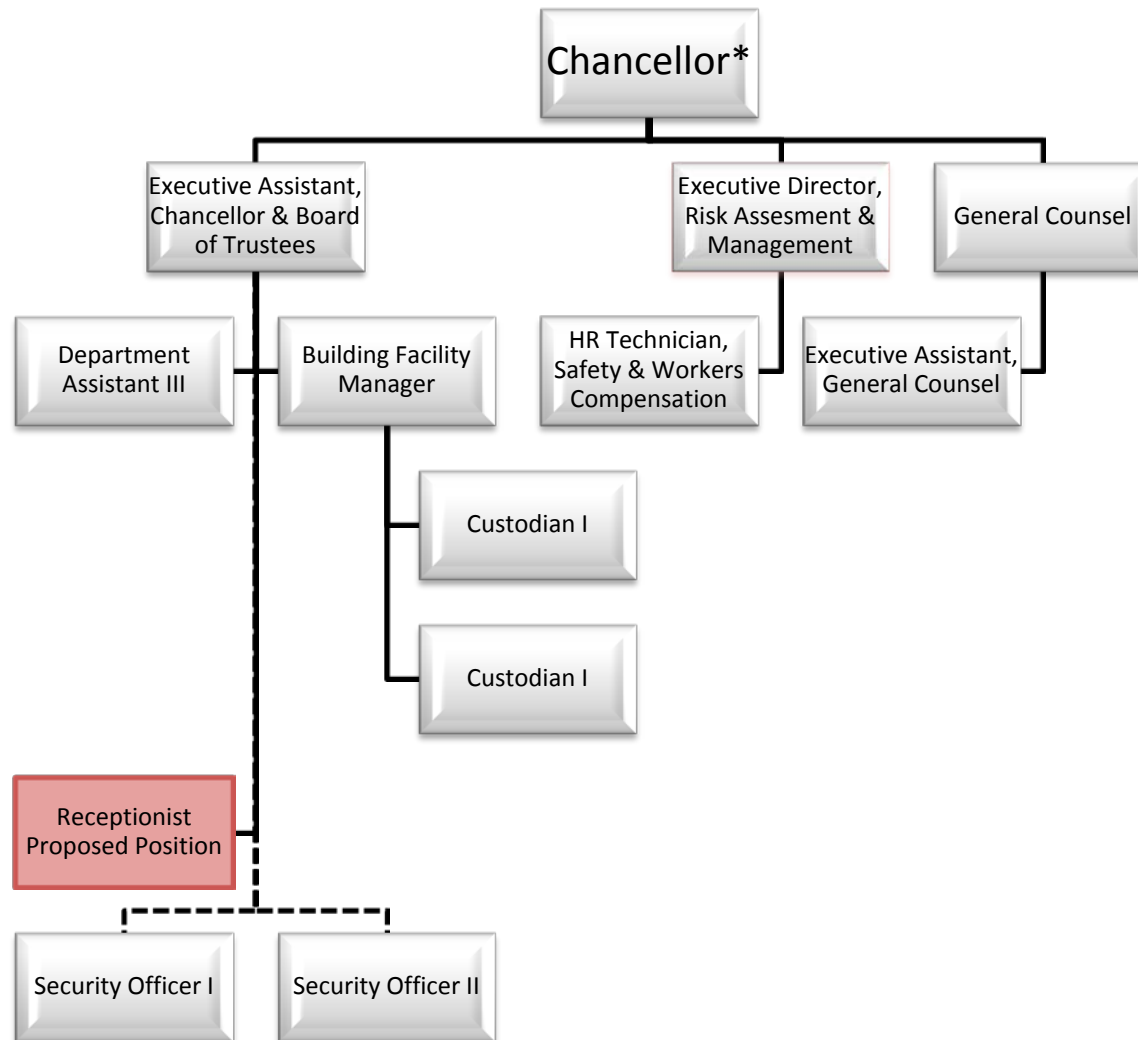

KERN COMMUNITY COLLEGE DISTRICT- CHANCELLOR'S OFFICE ORGANIZATIONAL CHART

* Services for District Office public communications are outsourced through contracted services by way of the Chancellor. Security Officers report to Bakersfield College Public Safety with dotted line reporting to the Chancellors Office.