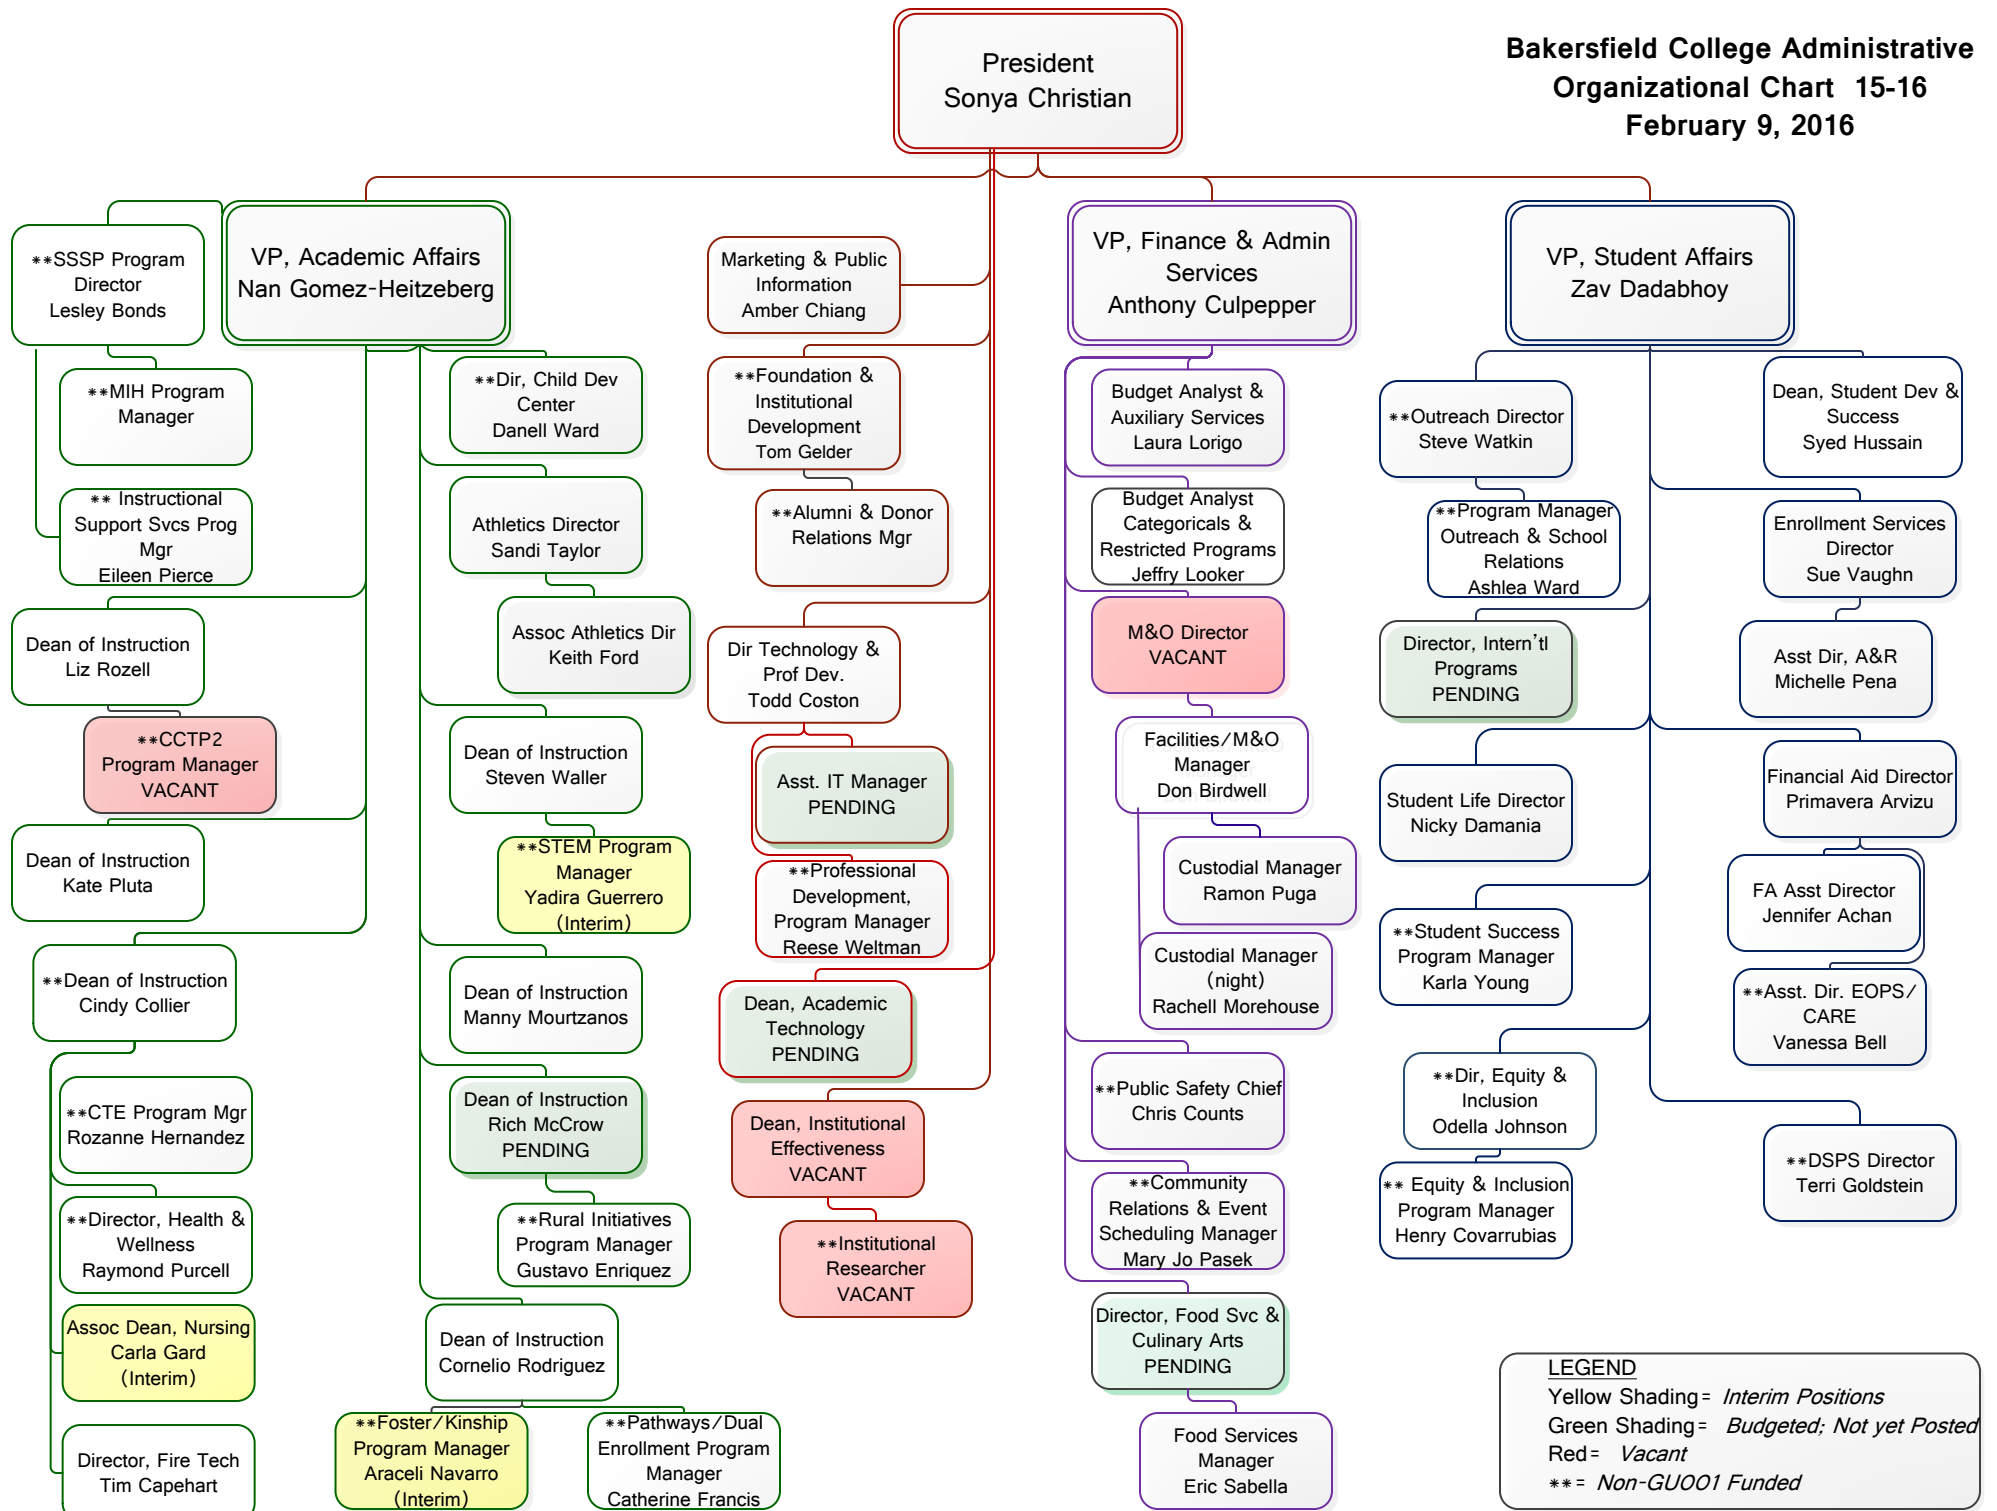

**Bakersfield College Administrative
Organizational Chart 15-16
February 9, 2016**

LEGEND
 Yellow Shading = *Interim Positions*
 Green Shading = *Budgeted; Not yet Posted*
 Red = *Vacant*
 ** = *Non-GUO01 Funded*