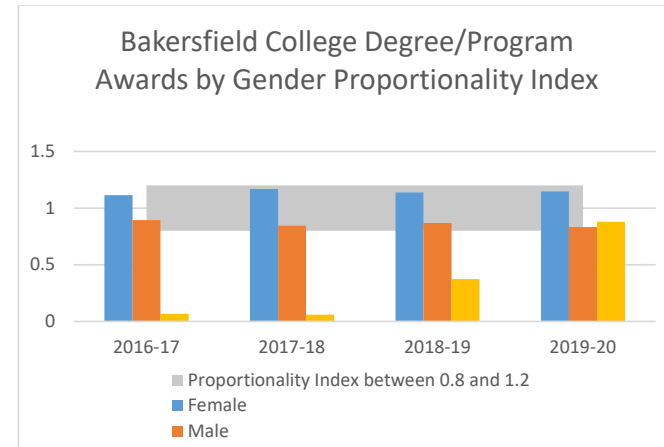

Bakersfield College Degree/Program Awards by Gender and Race Proportionality Indices

Gender				
	2016-17	2017-18	2018-19	2019-20
Female	1.11	1.17	1.14	1.15
Male	0.89	0.84	0.87	0.83
Unknown/ Unreported	0.07	0.06	0.37	0.88